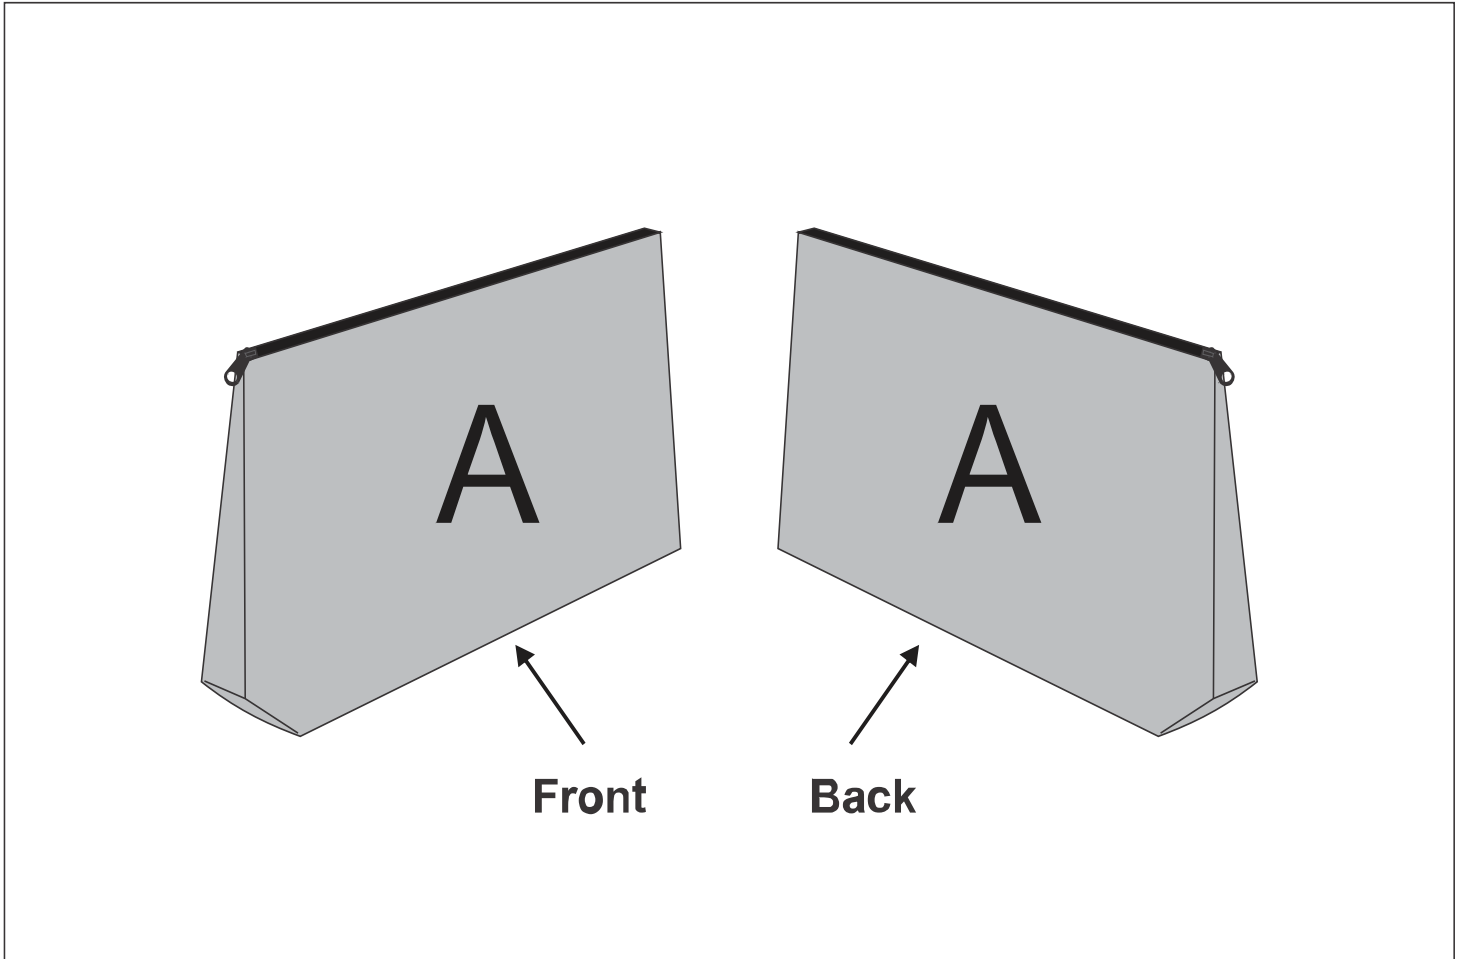

# SG-HP-123-G

PPS Hoppla RPET Stitch-Bond Mini Toiletry Bag

## Need to know:

Includes 1-Position Sublimation (setup fees apply)

- Please Note: We cannot guarantee 100% logo Alignment on all Brandable Panels.

## Branding Options:

Position	Branding Method (Branding Code)	No. of Colours	Dimension
A	Custom Sublimation A (CPSUB-A)	Full Colour	249mm wide x 319mm high